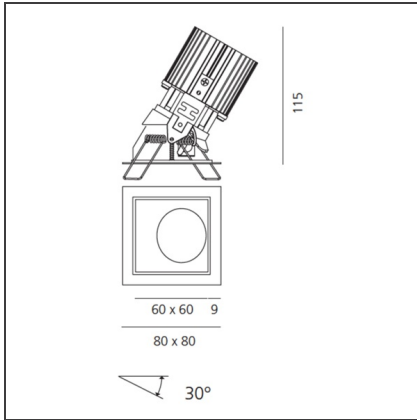

TECHNICAL DRAWINGS

FEATURES

Article Code:	M326925	Material:	aluminium
Colour:	White/White	Series:	Indoor
Installation:	Recessed, Ceiling		

DIMENSIONS

Length:	cm 8	Cutout shape:	Squared
Width:	cm 8	Glow Wire Test:	850
Weight:	kg 0.2		
Recessed depth:	cm 11.5		