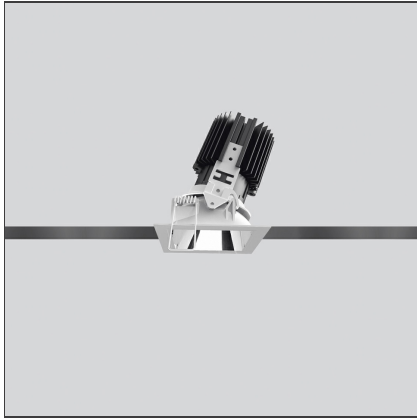

Everything 80 - Square Adjustable trim - 23° 2700k - White/White

IP20/44 

DESIGN BY

Ernesto Gismondi

DESCRIPTION

Everything is an innovative range of professional recessed light fittings created to deliver a high lighting performance, with an eye on energy saving and excellent visual comfort. A complete, flexible product range, extremely versatile in its many applications and able to meet challenging lighting performance criteria.

TECHNICAL DRAWINGS

FEATURES

Article Code:	M326925	Material:	aluminium
Colour:	White/White	Series:	Indoor
Installation:	Recessed, Ceiling		

DIMENSIONS

Length:	cm 8	Cutout shape:	Squared
Width:	cm 8	Glow Wire Test:	850
Weight:	kg 0.2		
Recessed depth:	cm 11.5		