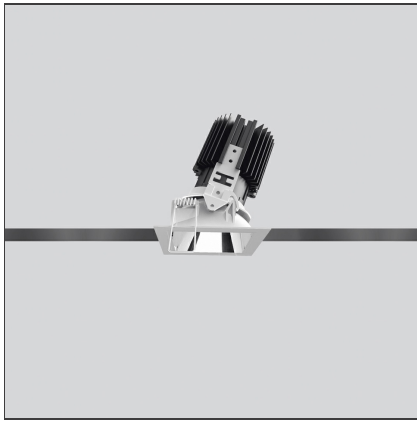

# Everything 80 - Square Adjustable trim - 23° 2700k - White/Black

IP20/44 

## DESCRIPTION

Everything is an innovative range of professional recessed light fittings created to deliver a high lighting performance, with an eye on energy saving and excellent visual comfort. A complete, flexible product range, extremely versatile in its many applications and able to meet challenging lighting performance criteria.

## DIMENSIONS

<b>Length:</b>	cm 8	<b>Cutout shape:</b>	Squared
<b>Width:</b>	cm 8	<b>Glow Wire Test:</b>	850
<b>Weight:</b>	kg 0.2		
<b>Recessed depth:</b>	cm 11.5		