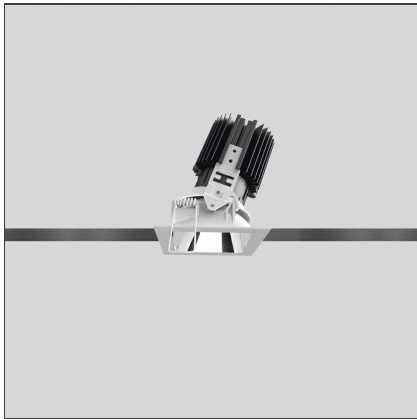

# Everything 80 - Square Adjustable trim - 23° 2700k - White/Aluminium

IP20/44 

## DESCRIPTION

Everything is an innovative range of professional recessed light fittings created to deliver a high lighting performance, with an eye on energy saving and excellent visual comfort. A complete, flexible product range, extremely versatile in its many applications and able to meet challenging lighting performance criteria.

## DIMENSIONS

<b>Length:</b>	cm 8	<b>Cutout shape:</b>	Squared
<b>Width:</b>	cm 8	<b>Glow Wire Test:</b>	850
<b>Weight:</b>	kg 0.2		
<b>Recessed depth:</b>	cm 11.5		