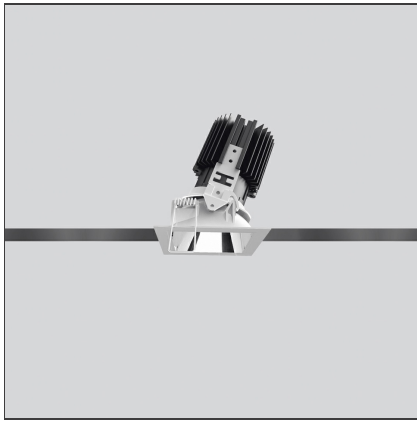

Everything 80 - Square Adjustable trim - 23° 2700k - Grey/Black

IP20/44 

DESIGN BY

Ernesto Gismondi

DESCRIPTION

Everything is an innovative range of professional recessed light fittings created to deliver a high lighting performance, with an eye on energy saving and excellent visual comfort. A complete, flexible product range, extremely versatile in its many applications and able to meet challenging lighting performance criteria.

TECHNICAL DRAWINGS

FEATURES

Article Code:	M327265	Material:	aluminium
Colour:	Grey/Black	Series:	Indoor
Installation:	Recessed, Ceiling		

DIMENSIONS

Length:	cm 8	Cutout shape:	Squared
Width:	cm 8	Glow Wire Test:	850
Weight:	kg 0.2		
Recessed depth:	cm 11.5		