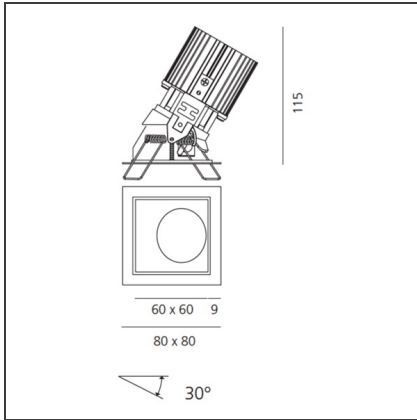

TECHNICAL DRAWINGS

FEATURES

Article Code:	M327265	Material:	aluminium
Colour:	Grey/Black	Series:	Indoor
Installation:	Recessed, Ceiling		

DIMENSIONS

Length:	cm 8	Cutout shape:	Squared
Width:	cm 8	Glow Wire Test:	850
Weight:	kg 0.2		
Recessed depth:	cm 11.5		