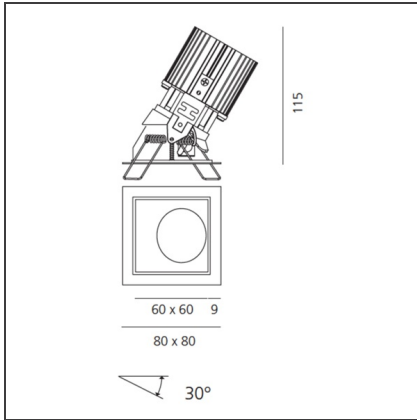

TECHNICAL DRAWINGS

FEATURES

Article Code:	M327215	Material:	aluminium
Colour:	Black/Black	Series:	Indoor
Installation:	Recessed, Ceiling		

DIMENSIONS

Length:	cm 8	Cutout shape:	Squared
Width:	cm 8	Glow Wire Test:	850
Weight:	kg 0.2		
Recessed depth:	cm 11.5		

INCLUDED SOURCES

Category:	LED	Color temperature (K):	2700K
Number:	1		
Watt:	13W		
Type:	0		
Class:	A		

LUMINAIRE

Watt:	13W	Delivered lumens output (lm):	814lm
Voltage:	220-240 V	CCT:	2700 K
		CRI:	90