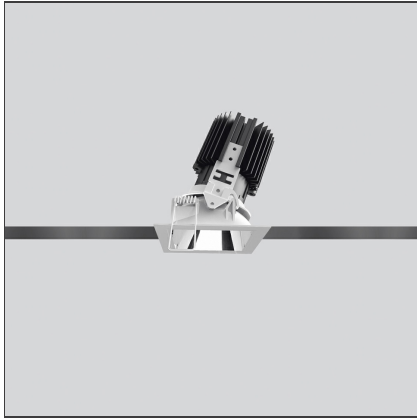

# Everything 80 - Square Adjustable trim - 23° 2700k - Black/Black

IP20/44 

## DESCRIPTION

Everything is an innovative range of professional recessed light fittings created to deliver a high lighting performance, with an eye on energy saving and excellent visual comfort. A complete, flexible product range, extremely versatile in its many applications and able to meet challenging lighting performance criteria.