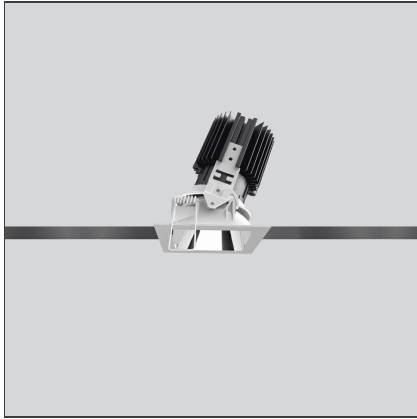

Everything 80 - Square Adjustable trim - 23° 2700k - Black/Aluminium

IP20/44 

DESIGN BY

Ernesto Gismondi

DESCRIPTION

Everything is an innovative range of professional recessed light fittings created to deliver a high lighting performance, with an eye on energy saving and excellent visual comfort. A complete, flexible product range, extremely versatile in its many applications and able to meet challenging lighting performance criteria.

TECHNICAL DRAWINGS

FEATURES

Article Code:	M330515	Material:	aluminium
Colour:	Black/Aluminium	Series:	Indoor
Installation:	Recessed, Ceiling		

DIMENSIONS

Length:	cm 8	Cutout shape:	Squared
Width:	cm 8	Glow Wire Test:	850
Weight:	kg 0.2		
Recessed depth:	cm 11.5		