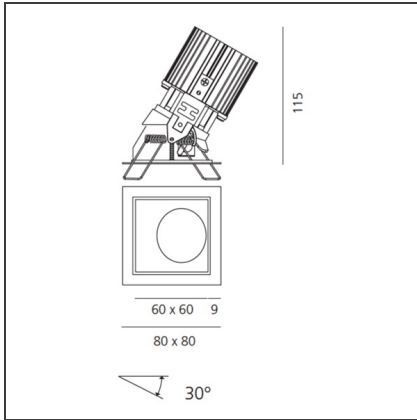

TECHNICAL DRAWINGS

FEATURES

Article Code:	M330515	Material:	aluminium
Colour:	Black/Aluminium	Series:	Indoor
Installation:	Recessed, Ceiling		

DIMENSIONS

Length:	cm 8	Cutout shape:	Squared
Width:	cm 8	Glow Wire Test:	850
Weight:	kg 0.2		
Recessed depth:	cm 11.5		