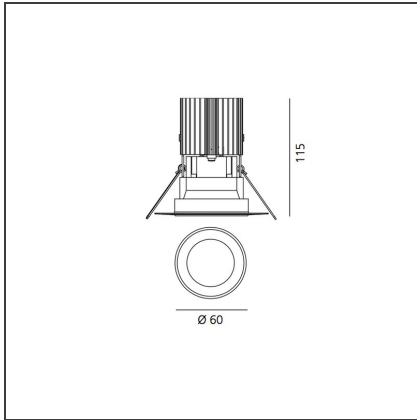

TECHNICAL DRAWINGS

FEATURES

Article Code:	M253200	Material:	aluminium
Colour:	Black	Series:	Indoor
Installation:	Recessed, Ceiling		

DIMENSIONS

Weight:	kg 0.2	Cutout shape:	Rounded
Recessed depth:	cm 11.5	Glow Wire Test:	850