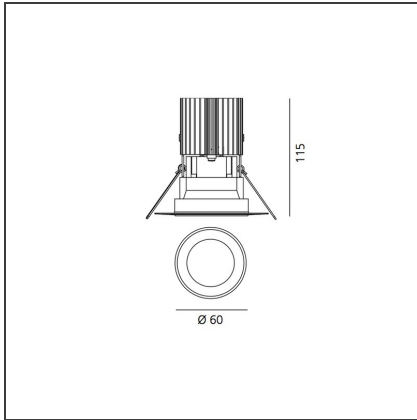

TECHNICAL DRAWINGS

FEATURES

Article Code:	M279600	Material:	aluminium
Colour:	Alluminium	Series:	Indoor
Installation:	Recessed, Ceiling		

DIMENSIONS

Weight:	kg 0.2	Cutout shape:	Rounded
Recessed depth:	cm 11.5	Glow Wire Test:	850