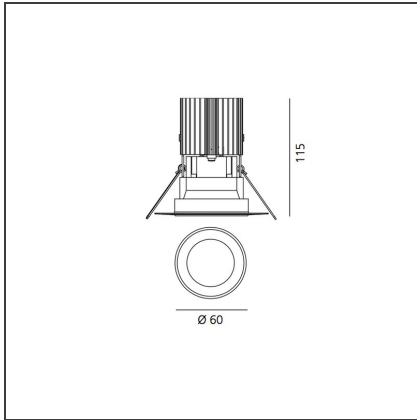

TECHNICAL DRAWINGS

FEATURES

Article Code:	M326800	Material:	aluminium
Colour:	Black	Series:	Indoor
Installation:	Recessed, Ceiling		

DIMENSIONS

Weight:	kg 0.2	Cutout shape:	Rounded
Recessed depth:	cm 11.5	Glow Wire Test:	850

INCLUDED SOURCES

Category:	LED	Color temperature (K):	2700K
Number:	1		
Watt:	13W		
Type:	0		
Class:	A		

LUMINAIRE

Watt:	13W	Delivered lumens output (lm):	630lm
Voltage:	220-240 V	CCT:	2700K
		CRI:	90