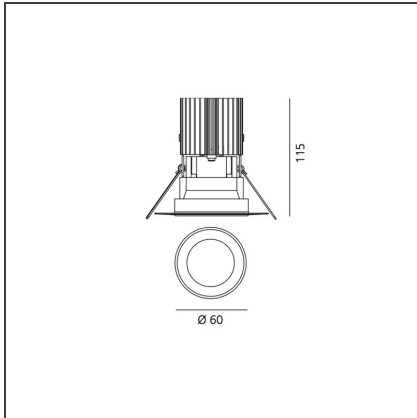

TECHNICAL DRAWINGS

FEATURES

Article Code:	M331600	Material:	aluminium
Colour:	Alluminium	Series:	Indoor
Installation:	Recessed, Ceiling		

DIMENSIONS

Weight:	kg 0.2	Cutout shape:	Rounded
Recessed depth:	cm 11.5	Glow Wire Test:	850

INCLUDED SOURCES

Category:	LED	Color temperature (K):	2700K
Number:	1		
Watt:	13W		
Type:	0		
Class:	A		

LUMINAIRE

Watt:	13W	Delivered lumens output (lm):	854lm
Voltage:	220-240 V	CCT:	2700K
		CRI:	90