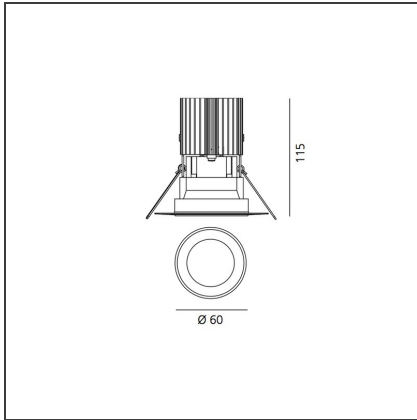

TECHNICAL DRAWINGS

FEATURES

Article Code:	M253000	Material:	aluminium
Colour:	Black	Series:	Indoor
Installation:	Recessed, Ceiling		

DIMENSIONS

Weight:	kg 0.2	Cutout shape:	Rounded
Recessed depth:	cm 11.5	Glow Wire Test:	850