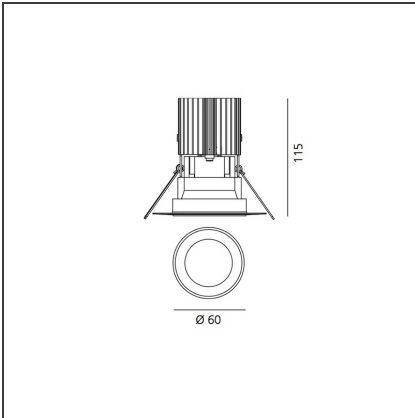

TECHNICAL DRAWINGS

FEATURES

Article Code:	M279400	Material:	aluminium
Colour:	Alluminium	Series:	Indoor
Installation:	Recessed, Ceiling		

DIMENSIONS

Weight:	kg 0.2	Cutout shape:	Rounded
Recessed depth:	cm 11.5	Glow Wire Test:	850