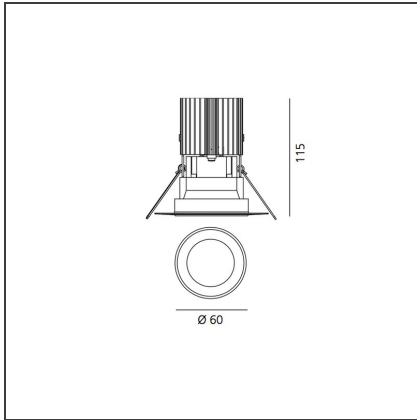

TECHNICAL DRAWINGS

FEATURES

Article Code:	M326400	Material:	aluminium
Colour:	White	Series:	Indoor
Installation:	Recessed, Ceiling		

DIMENSIONS

Weight:	kg 0.2	Cutout shape:	Rounded
Recessed depth:	cm 11.5	Glow Wire Test:	850