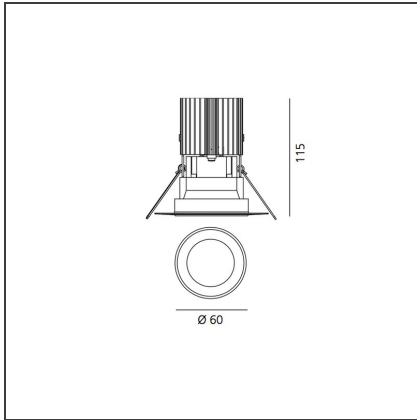

TECHNICAL DRAWINGS

FEATURES

Article Code:	M326700	Material:	aluminium
Colour:	Black	Series:	Indoor
Installation:	Recessed, Ceiling		

DIMENSIONS

Weight:	kg 0.2	Cutout shape:	Rounded
Recessed depth:	cm 11.5	Glow Wire Test:	850