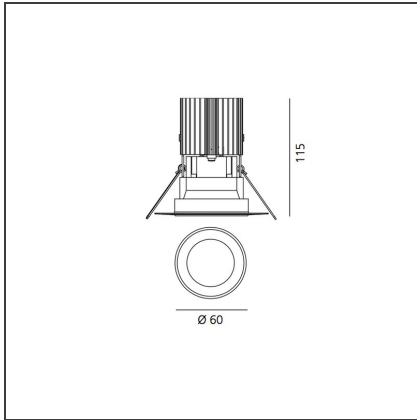

TECHNICAL DRAWINGS

FEATURES

Article Code:	M331500	Material:	aluminium
Colour:	Alluminium	Series:	Indoor
Installation:	Recessed, Ceiling		

DIMENSIONS

Weight:	kg 0.2	Cutout shape:	Rounded
Recessed depth:	cm 11.5	Glow Wire Test:	850