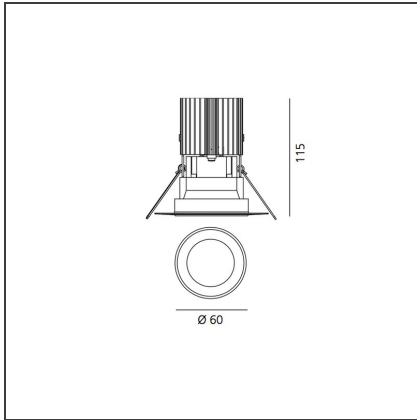

TECHNICAL DRAWINGS

FEATURES

Article Code:	M252200	Material:	aluminium
Colour:	White	Series:	Indoor
Installation:	Recessed, Ceiling		

DIMENSIONS

Weight:	kg 0.2	Cutout shape:	Rounded
Recessed depth:	cm 11.5	Glow Wire Test:	850