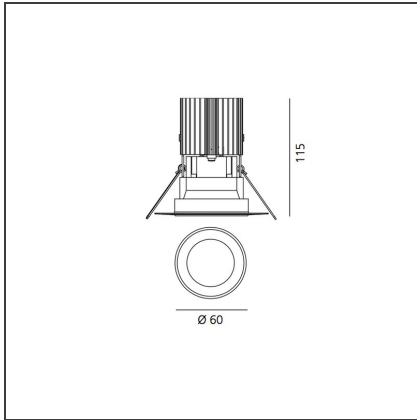

TECHNICAL DRAWINGS

FEATURES

Article Code:	M252800	Material:	aluminium
Colour:	Black	Series:	Indoor
Installation:	Recessed, Ceiling		

DIMENSIONS

Weight:	kg 0.2	Cutout shape:	Rounded
Recessed depth:	cm 11.5	Glow Wire Test:	850