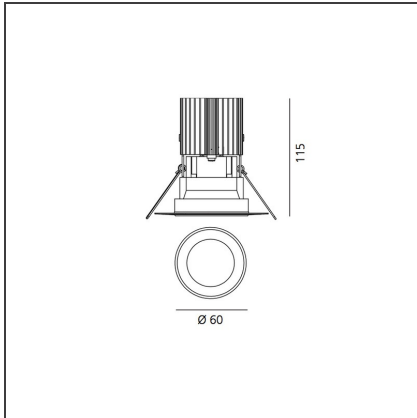

TECHNICAL DRAWINGS

FEATURES

| | | | |
|----------------------|-------------------|------------------|-----------|
| Article Code: | M279200 | Material: | aluminium |
| Colour: | Alluminium | Series: | Indoor |
| Installation: | Recessed, Ceiling | | |

DIMENSIONS

| | | | |
|------------------------|---------|------------------------|---------|
| Weight: | kg 0.2 | Cutout shape: | Rounded |
| Recessed depth: | cm 11.5 | Glow Wire Test: | 850 |

INCLUDED SOURCES