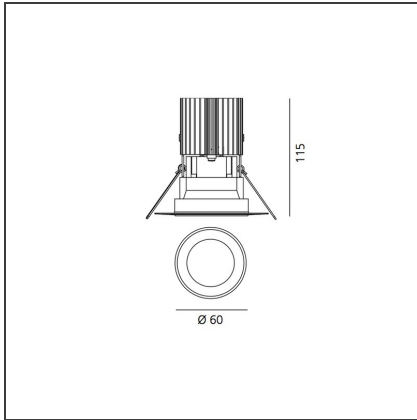

TECHNICAL DRAWINGS

FEATURES

Article Code:	M326300	Material:	aluminium
Colour:	White	Series:	Indoor
Installation:	Recessed, Ceiling		

DIMENSIONS

Weight:	kg 0.2	Cutout shape:	Rounded
Recessed depth:	cm 11.5	Glow Wire Test:	850