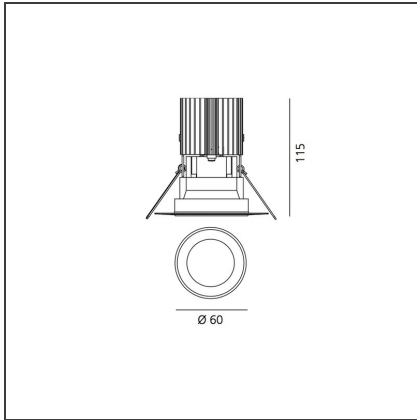

TECHNICAL DRAWINGS

FEATURES

Article Code:	M326600	Material:	aluminium
Colour:	Black	Series:	Indoor
Installation:	Recessed, Ceiling		

DIMENSIONS

Weight:	kg 0.2	Cutout shape:	Rounded
Recessed depth:	cm 11.5	Glow Wire Test:	850

INCLUDED SOURCES

Category:	LED	Color temperature (K):	2700K
Number:	1		
Watt:	13W		
Type:	0		
Class:	A		

LUMINAIRE

Watt:	13W	Delivered lumens output (lm):	834lm
Voltage:	220-240 V	CCT:	2700K
		CRI:	90