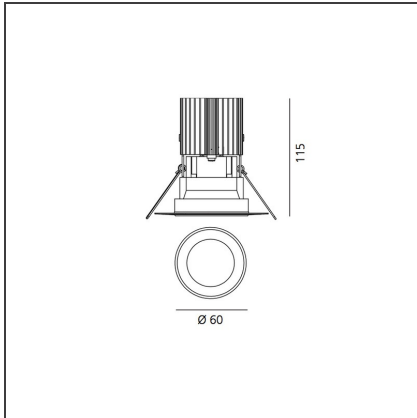

TECHNICAL DRAWINGS

FEATURES

Article Code:	M331400	Material:	aluminium
Colour:	Alluminium	Series:	Indoor
Installation:	Recessed, Ceiling		

DIMENSIONS

Weight:	kg 0.2	Cutout shape:	Rounded
Recessed depth:	cm 11.5	Glow Wire Test:	850

INCLUDED SOURCES

Category:	LED	Color temperature (K):	2700K
Number:	1		
Watt:	13W		
Type:	0		
Class:	A		

LUMINAIRE

Watt:	13W	Delivered lumens output (lm):	1016lm
Voltage:	220-240 V	CCT:	2700K
		CRI:	90