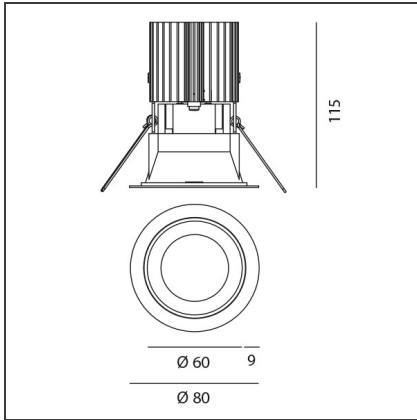

Everything 80 - Round trim - 46° 3000k - White/Aluminium

IP20/44 

DESIGN BY

Ernesto Gismondi

DESCRIPTION

Everything is an innovative range of professional recessed light fittings created to deliver a high lighting performance, with an eye on energy saving and excellent visual comfort. A complete, flexible product range, extremely versatile in its many applications and able to meet challenging lighting performance criteria.

TECHNICAL DRAWINGS

FEATURES

Article Code:	M279020	Material:	aluminium
Colour:	White/Aluminium	Series:	Indoor
Installation:	Recessed, Ceiling		

DIMENSIONS

Weight:	kg 0.2	Cutout shape:	Rounded
Recessed depth:	cm 11.5	Glow Wire Test:	850