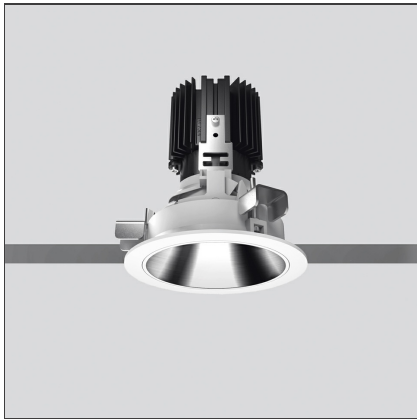

Everything 80 - Round trim - 46° 3000k - Grey/Black

IP20/44 

DESIGN BY

Ernesto Gismondi

DESCRIPTION

Everything is an innovative range of professional recessed light fittings created to deliver a high lighting performance, with an eye on energy saving and excellent visual comfort. A complete, flexible product range, extremely versatile in its many applications and able to meet challenging lighting performance criteria.

TECHNICAL DRAWINGS

FEATURES

| | | | |
|----------------------|-------------------|------------------|-----------|
| Article Code: | M252060 | Material: | aluminium |
| Colour: | Grey/Black | Series: | Indoor |
| Installation: | Recessed, Ceiling | | |

DIMENSIONS

| | | | |
|------------------------|---------|------------------------|---------|
| Weight: | kg 0.2 | Cutout shape: | Rounded |
| Recessed depth: | cm 11.5 | Glow Wire Test: | 850 |

INCLUDED SOURCES