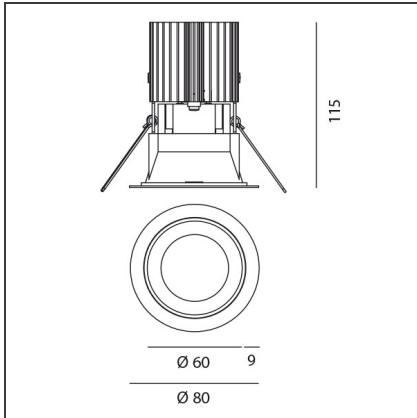

TECHNICAL DRAWINGS

FEATURES

| | | | |
|----------------------|-------------------|------------------|-----------|
| Article Code: | M252060 | Material: | aluminium |
| Colour: | Grey/Black | Series: | Indoor |
| Installation: | Recessed, Ceiling | | |

DIMENSIONS

| | | | |
|------------------------|---------|------------------------|---------|
| Weight: | kg 0.2 | Cutout shape: | Rounded |
| Recessed depth: | cm 11.5 | Glow Wire Test: | 850 |

INCLUDED SOURCES