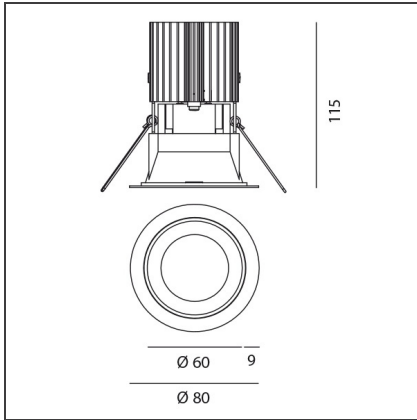

Everything 80 - Round trim - 46° 3000k - Black/Black

IP20/44 

DESIGN BY

Ernesto Gismondi

DESCRIPTION

Everything is an innovative range of professional recessed light fittings created to deliver a high lighting performance, with an eye on energy saving and excellent visual comfort. A complete, flexible product range, extremely versatile in its many applications and able to meet challenging lighting performance criteria.

TECHNICAL DRAWINGS

FEATURES

Article Code:	M252010	Material:	aluminium
Colour:	Black/Black	Series:	Indoor
Installation:	Recessed, Ceiling		

DIMENSIONS

Weight:	kg 0.2	Cutout shape:	Rounded
Recessed depth:	cm 11.5	Glow Wire Test:	850