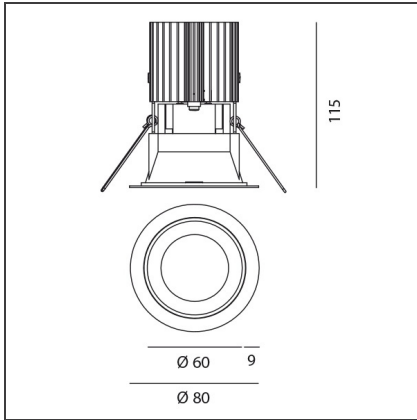

Everything 80 - Round trim - 46° 3000k - Black/Alluminium

IP20/44 

DESIGN BY

Ernesto Gismondi

DESCRIPTION

Everything is an innovative range of professional recessed light fittings created to deliver a high lighting performance, with an eye on energy saving and excellent visual comfort. A complete, flexible product range, extremely versatile in its many applications and able to meet challenging lighting performance criteria.

TECHNICAL DRAWINGS

FEATURES

Article Code:	M279010	Material:	aluminium
Colour:	Black/Alluminium	Series:	Indoor
Installation:	Recessed, Ceiling		

DIMENSIONS

Weight:	kg 0.2	Cutout shape:	Rounded
Recessed depth:	cm 11.5	Glow Wire Test:	850