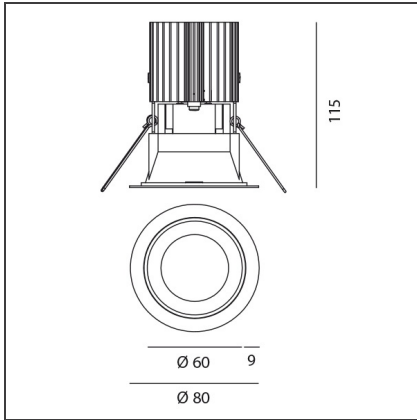

Everything 80 - Round trim - 46° 2700k - White/White

IP20/44 

DESIGN BY

Ernesto Gismondi

DESCRIPTION

Everything is an innovative range of professional recessed light fittings created to deliver a high lighting performance, with an eye on energy saving and excellent visual comfort. A complete, flexible product range, extremely versatile in its many applications and able to meet challenging lighting performance criteria.

TECHNICAL DRAWINGS

FEATURES

Article Code:	M325920	Material:	aluminium
Colour:	White/White	Series:	Indoor
Installation:	Recessed, Ceiling		

DIMENSIONS

Weight:	kg 0.2	Cutout shape:	Rounded
Recessed depth:	cm 11.5	Glow Wire Test:	850