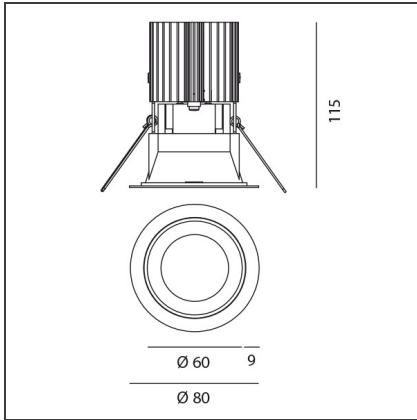

Everything 80 - Round trim - 46° 2700k - White/Aluminum

IP20/44 

DESIGN BY

Ernesto Gismondi

DESCRIPTION

Everything is an innovative range of professional recessed light fittings created to deliver a high lighting performance, with an eye on energy saving and excellent visual comfort. A complete, flexible product range, extremely versatile in its many applications and able to meet challenging lighting performance criteria.

TECHNICAL DRAWINGS

FEATURES

Article Code:	M331320	Material:	aluminium
Colour:	White/Aluminum	Series:	Indoor
Installation:	Recessed, Ceiling		

DIMENSIONS

Weight:	kg 0.2	Cutout shape:	Rounded
Recessed depth:	cm 11.5	Glow Wire Test:	850