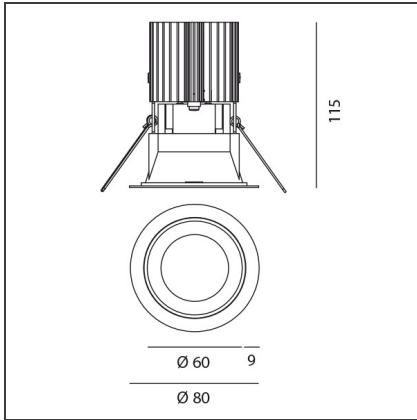

Everything 80 - Round trim - 46° 2700k - Grey/Black

IP20/44 

DESIGN BY

Ernesto Gismondi

DESCRIPTION

Everything is an innovative range of professional recessed light fittings created to deliver a high lighting performance, with an eye on energy saving and excellent visual comfort. A complete, flexible product range, extremely versatile in its many applications and able to meet challenging lighting performance criteria.

TECHNICAL DRAWINGS

FEATURES

Article Code:	M326260	Material:	aluminium
Colour:	Grey/Black	Series:	Indoor
Installation:	Recessed, Ceiling		

DIMENSIONS

Weight:	kg 0.2	Cutout shape:	Rounded
Recessed depth:	cm 11.5	Glow Wire Test:	850