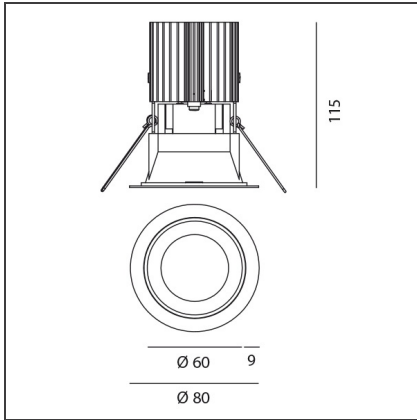

Everything 80 - Round trim - 46° 2700k - Black/Black

IP20/44 

DESIGN BY

Ernesto Gismondi

DESCRIPTION

Everything is an innovative range of professional recessed light fittings created to deliver a high lighting performance, with an eye on energy saving and excellent visual comfort. A complete, flexible product range, extremely versatile in its many applications and able to meet challenging lighting performance criteria.

TECHNICAL DRAWINGS

FEATURES

Article Code:	M326210	Material:	aluminium
Colour:	Black/Black	Series:	Indoor
Installation:	Recessed, Ceiling		

DIMENSIONS

Weight:	kg 0.2	Cutout shape:	Rounded
Recessed depth:	cm 11.5	Glow Wire Test:	850