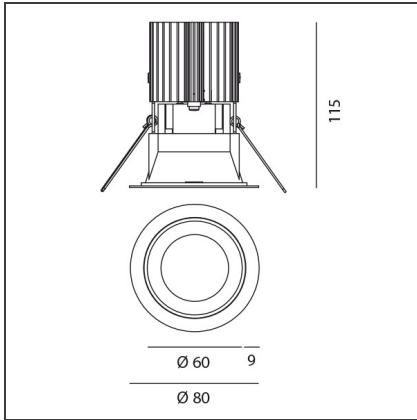

**Everything 80 - Round trim - 46° 2700k - Black/Aluminum**

IP20/44 

**DESIGN BY**

Ernesto Gismondi

**DESCRIPTION**

Everything is an innovative range of professional recessed light fittings created to deliver a high lighting performance, with an eye on energy saving and excellent visual comfort. A complete, flexible product range, extremely versatile in its many applications and able to meet challenging lighting performance criteria.

**TECHNICAL DRAWINGS**

**FEATURES**

<b>Article Code:</b>	M331310	<b>Material:</b>	aluminium
<b>Colour:</b>	Black/Aluminum	<b>Series:</b>	Indoor
<b>Installation:</b>	Recessed, Ceiling		

**DIMENSIONS**

<b>Weight:</b>	kg 0.2	<b>Cutout shape:</b>	Rounded
<b>Recessed depth:</b>	cm 11.5	<b>Glow Wire Test:</b>	850