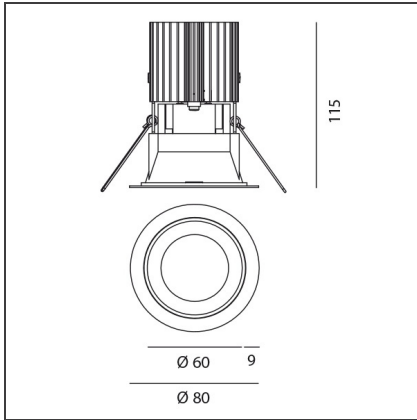

Everything 80 - Round trim - 28° 3000k - White/White

IP20/44 

DESIGN BY

Ernesto Gismondi

DESCRIPTION

Everything is an innovative range of professional recessed light fittings created to deliver a high lighting performance, with an eye on energy saving and excellent visual comfort. A complete, flexible product range, extremely versatile in its many applications and able to meet challenging lighting performance criteria.

TECHNICAL DRAWINGS

FEATURES

Article Code:	M251220	Material:	aluminium
Colour:	White/White	Series:	Indoor
Installation:	Recessed, Ceiling		

DIMENSIONS

Weight:	kg 0.2	Cutout shape:	Rounded
Recessed depth:	cm 11.5	Glow Wire Test:	850