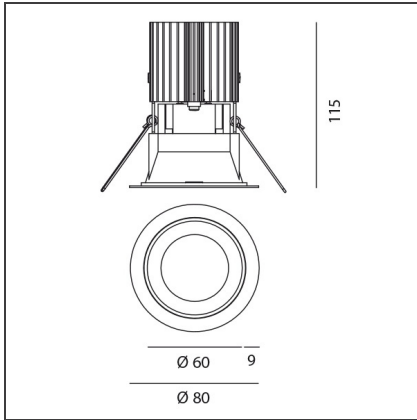

TECHNICAL DRAWINGS

FEATURES

| | | | |
|----------------------|-------------------|------------------|-----------|
| Article Code: | M251820 | Material: | aluminium |
| Colour: | White/Black | Series: | Indoor |
| Installation: | Recessed, Ceiling | | |

DIMENSIONS

| | | | |
|------------------------|---------|------------------------|---------|
| Weight: | kg 0.2 | Cutout shape: | Rounded |
| Recessed depth: | cm 11.5 | Glow Wire Test: | 850 |

INCLUDED SOURCES