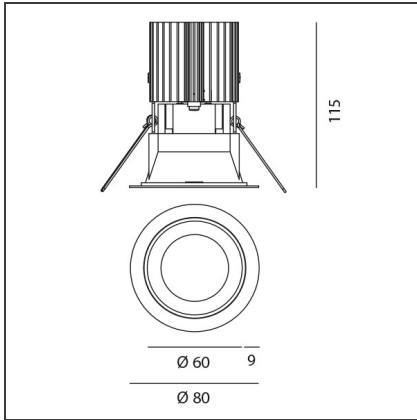

Everything 80 - Round trim - 28° 3000k - White/Aluminium

IP20/44 

DESIGN BY

Ernesto Gismondi

DESCRIPTION

Everything is an innovative range of professional recessed light fittings created to deliver a high lighting performance, with an eye on energy saving and excellent visual comfort. A complete, flexible product range, extremely versatile in its many applications and able to meet challenging lighting performance criteria.

TECHNICAL DRAWINGS

FEATURES

Article Code:	M278820	Material:	aluminium
Colour:	White/Aluminium	Series:	Indoor
Installation:	Recessed, Ceiling		

DIMENSIONS

Weight:	kg 0.2	Cutout shape:	Rounded
Recessed depth:	cm 11.5	Glow Wire Test:	850