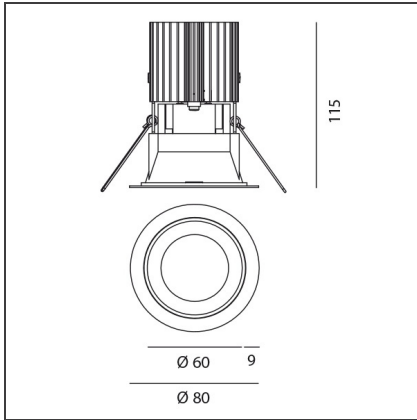

**TECHNICAL DRAWINGS**

**FEATURES**

<b>Article Code:</b>	M251810	<b>Material:</b>	aluminium
<b>Colour:</b>	Black/Black	<b>Series:</b>	Indoor
<b>Installation:</b>	Recessed, Ceiling		

**DIMENSIONS**

<b>Weight:</b>	kg 0.2	<b>Cutout shape:</b>	Rounded
<b>Recessed depth:</b>	cm 11.5	<b>Glow Wire Test:</b>	850