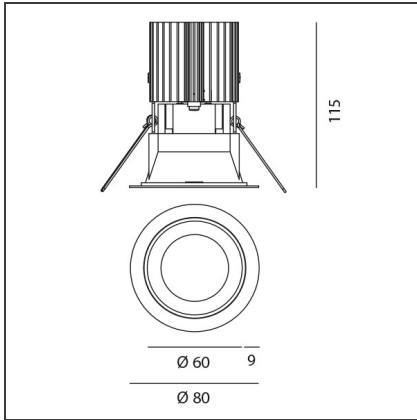

TECHNICAL DRAWINGS

FEATURES

Article Code:	M278810	Material:	aluminium
Colour:	Black/Aluminium	Series:	Indoor
Installation:	Recessed, Ceiling		

DIMENSIONS

Weight:	kg 0.2	Cutout shape:	Rounded
Recessed depth:	cm 11.5	Glow Wire Test:	850

INCLUDED SOURCES

Category:	LED	Color temperature (K):	3000K
Number:	1	CRI:	90
Watt:	13W		
Type:	0		
Class:	A		

LUMINAIRE

Watt:	13W	Delivered lumens output (lm):	983lm
Voltage:	220-240 V	CCT:	3000K
		Efficiency:	100%
		Efficacy:	80.9lm/W
		CRI:	90