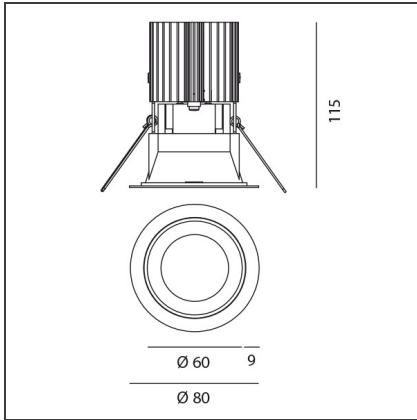

Everything 80 - Round trim - 28° 2700k - White/White

IP20/44 

DESIGN BY

Ernesto Gismondi

DESCRIPTION

Everything is an innovative range of professional recessed light fittings created to deliver a high lighting performance, with an eye on energy saving and excellent visual comfort. A complete, flexible product range, extremely versatile in its many applications and able to meet challenging lighting performance criteria.

TECHNICAL DRAWINGS

FEATURES

Article Code:	M325820	Material:	aluminium
Colour:	White/White	Series:	Indoor
Installation:	Recessed, Ceiling		

DIMENSIONS

Weight:	kg 0.2	Cutout shape:	Rounded
Recessed depth:	cm 11.5	Glow Wire Test:	850