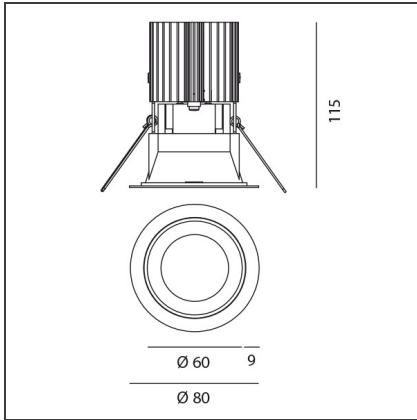

TECHNICAL DRAWINGS

FEATURES

Article Code:	M326120	Material:	aluminium
Colour:	White/Black	Series:	Indoor
Installation:	Recessed, Ceiling		

DIMENSIONS

Weight:	kg 0.2	Cutout shape:	Rounded
Recessed depth:	cm 11.5	Glow Wire Test:	850

INCLUDED SOURCES

Category:	LED	Color temperature (K):	2700K
Number:	1		
Watt:	13W		
Type:	0		
Class:	A		

LUMINAIRE

Watt:	13W	Delivered lumens output (lm):	851lm
Voltage:	220-240 V	CCT:	2700 K
		CRI:	90