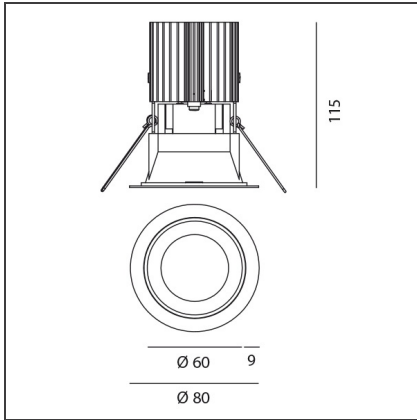

Everything 80 - Round trim - 28° 2700k - White/Aluminum

IP20/44

DESIGN BY

Ernesto Gismondi

DESCRIPTION

Everything is an innovative range of professional recessed light fittings created to deliver a high lighting performance, with an eye on energy saving and excellent visual comfort. A complete, flexible product range, extremely versatile in its many applications and able to meet challenging lighting performance criteria.

TECHNICAL DRAWINGS

FEATURES

Article Code:	M331220	Material:	aluminium
Colour:	White/Aluminum	Series:	Indoor
Installation:	Recessed, Ceiling		

DIMENSIONS

Weight:	kg 0.2	Cutout shape:	Rounded
Recessed depth:	cm 11.5	Glow Wire Test:	850