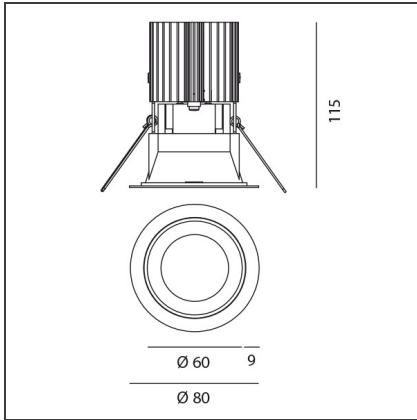

Everything 80 - Round trim - 28° 2700k - Grey/Black

IP20/44 

DESIGN BY

Ernesto Gismondi

DESCRIPTION

Everything is an innovative range of professional recessed light fittings created to deliver a high lighting performance, with an eye on energy saving and excellent visual comfort. A complete, flexible product range, extremely versatile in its many applications and able to meet challenging lighting performance criteria.

TECHNICAL DRAWINGS

FEATURES

Article Code:	M326160	Material:	aluminium
Colour:	Grey/Black	Series:	Indoor
Installation:	Recessed, Ceiling		

DIMENSIONS

Weight:	kg 0.2	Cutout shape:	Rounded
Recessed depth:	cm 11.5	Glow Wire Test:	850