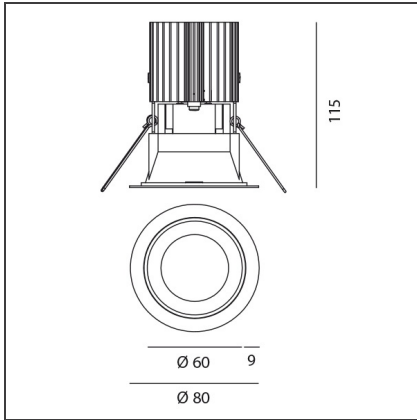

Everything 80 - Round trim - 28° 2700k - Black/Black

IP20/44 

DESIGN BY

Ernesto Gismondi

DESCRIPTION

Everything is an innovative range of professional recessed light fittings created to deliver a high lighting performance, with an eye on energy saving and excellent visual comfort. A complete, flexible product range, extremely versatile in its many applications and able to meet challenging lighting performance criteria.

TECHNICAL DRAWINGS

FEATURES

Article Code:	M326110	Material:	aluminium
Colour:	Black/Black	Series:	Indoor
Installation:	Recessed, Ceiling		

DIMENSIONS

Weight:	kg 0.2	Cutout shape:	Rounded
Recessed depth:	cm 11.5	Glow Wire Test:	850