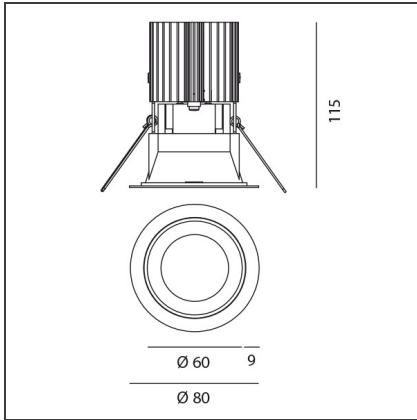

Everything 80 - Round trim - 28° 2700k - Black/Aluminum

IP20/44 

DESIGN BY

Ernesto Gismondi

DESCRIPTION

Everything is an innovative range of professional recessed light fittings created to deliver a high lighting performance, with an eye on energy saving and excellent visual comfort. A complete, flexible product range, extremely versatile in its many applications and able to meet challenging lighting performance criteria.

TECHNICAL DRAWINGS

FEATURES

Article Code:	M331210	Material:	aluminium
Colour:	Black/Aluminum	Series:	Indoor
Installation:	Recessed, Ceiling		

DIMENSIONS

Weight:	kg 0.2	Cutout shape:	Rounded
Recessed depth:	cm 11.5	Glow Wire Test:	850