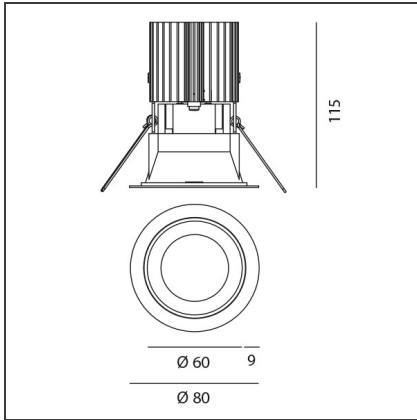

Everything 80 - Round trim - 23° 3000k - White/Black

IP20/44 

DESIGN BY

Ernesto Gismondi

DESCRIPTION

Everything is an innovative range of professional recessed light fittings created to deliver a high lighting performance, with an eye on energy saving and excellent visual comfort. A complete, flexible product range, extremely versatile in its many applications and able to meet challenging lighting performance criteria.

TECHNICAL DRAWINGS

FEATURES

Article Code:	M251620	Material:	aluminium
Colour:	White/Black	Series:	Indoor
Installation:	Recessed, Ceiling		

DIMENSIONS

Weight:	kg 0.2	Cutout shape:	Rounded
Recessed depth:	cm 11.5	Glow Wire Test:	850