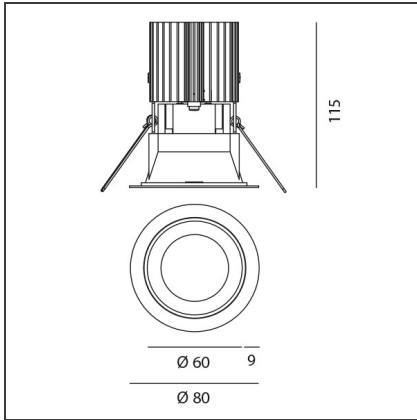

Everything 80 - Round trim - 23° 3000k - Grey/Black

IP20/44 

DESIGN BY

Ernesto Gismondi

DESCRIPTION

Everything is an innovative range of professional recessed light fittings created to deliver a high lighting performance, with an eye on energy saving and excellent visual comfort. A complete, flexible product range, extremely versatile in its many applications and able to meet challenging lighting performance criteria.

TECHNICAL DRAWINGS

FEATURES

Article Code:	M251660	Material:	aluminium
Colour:	Grey/Black	Series:	Indoor
Installation:	Recessed, Ceiling		

DIMENSIONS

Weight:	kg 0.2	Cutout shape:	Rounded
Recessed depth:	cm 11.5	Glow Wire Test:	850