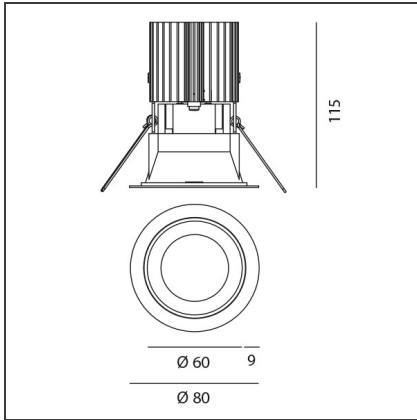

Everything 80 - Round trim - 23° 3000k - Black/Aluminium

IP20/44 

DESIGN BY

Ernesto Gismondi

DESCRIPTION

Everything is an innovative range of professional recessed light fittings created to deliver a high lighting performance, with an eye on energy saving and excellent visual comfort. A complete, flexible product range, extremely versatile in its many applications and able to meet challenging lighting performance criteria.

TECHNICAL DRAWINGS

FEATURES

Article Code:	M278610	Material:	aluminium
Colour:	Black/Aluminium	Series:	Indoor
Installation:	Recessed, Ceiling		

DIMENSIONS

Weight:	kg 0.2	Cutout shape:	Rounded
Recessed depth:	cm 11.5	Glow Wire Test:	850