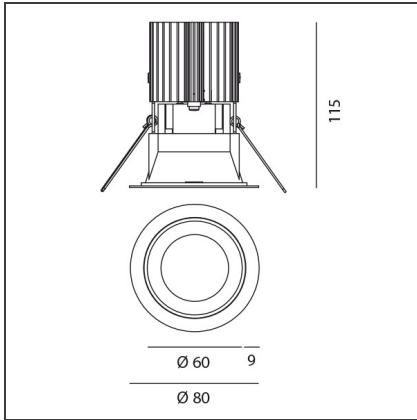

Everything 80 - Round trim - 23° 2700k - White/White

IP20/44 

DESIGN BY

Ernesto Gismondi

DESCRIPTION

Everything is an innovative range of professional recessed light fittings created to deliver a high lighting performance, with an eye on energy saving and excellent visual comfort. A complete, flexible product range, extremely versatile in its many applications and able to meet challenging lighting performance criteria.

TECHNICAL DRAWINGS

FEATURES

Article Code:	M325720	Material:	aluminium
Colour:	White/White	Series:	Indoor
Installation:	Recessed, Ceiling		

DIMENSIONS

Weight:	kg 0.2	Cutout shape:	Rounded
Recessed depth:	cm 11.5	Glow Wire Test:	850