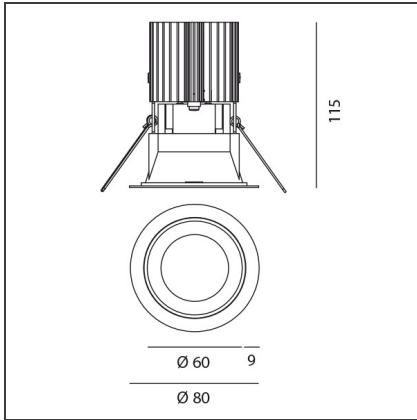

Everything 80 - Round trim - 23° 2700k - White/Black

IP20/44 

DESIGN BY

Ernesto Gismondi

DESCRIPTION

Everything is an innovative range of professional recessed light fittings created to deliver a high lighting performance, with an eye on energy saving and excellent visual comfort. A complete, flexible product range, extremely versatile in its many applications and able to meet challenging lighting performance criteria.

TECHNICAL DRAWINGS

FEATURES

Article Code:	M326020	Material:	aluminium
Colour:	White/Black	Series:	Indoor
Installation:	Recessed, Ceiling		

DIMENSIONS

Weight:	kg 0.2	Cutout shape:	Rounded
Recessed depth:	cm 11.5	Glow Wire Test:	850