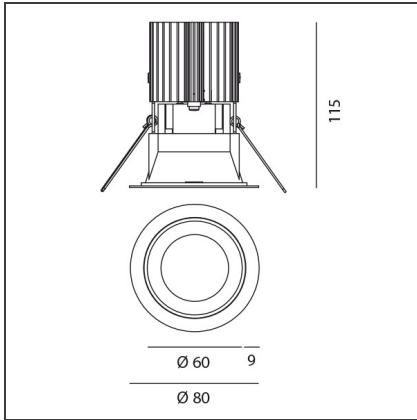

Everything 80 - Round trim - 23° 2700k - White/Aluminum

IP20/44 

DESIGN BY

Ernesto Gismondi

DESCRIPTION

Everything is an innovative range of professional recessed light fittings created to deliver a high lighting performance, with an eye on energy saving and excellent visual comfort. A complete, flexible product range, extremely versatile in its many applications and able to meet challenging lighting performance criteria.

TECHNICAL DRAWINGS

FEATURES

Article Code:	M331120	Material:	aluminium
Colour:	White/Aluminum	Series:	Indoor
Installation:	Recessed, Ceiling		

DIMENSIONS

Weight:	kg 0.2	Cutout shape:	Rounded
Recessed depth:	cm 11.5	Glow Wire Test:	850