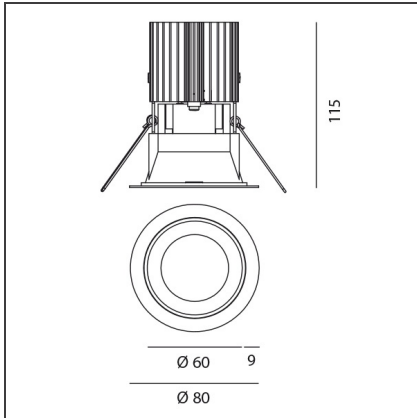

TECHNICAL DRAWINGS

FEATURES

Article Code:	M326060	Material:	aluminium
Colour:	Grey/Black	Series:	Indoor
Installation:	Recessed, Ceiling		

DIMENSIONS

Weight:	kg 0.2	Cutout shape:	Rounded
Recessed depth:	cm 11.5	Glow Wire Test:	850

INCLUDED SOURCES

Category:	LED	Color temperature (K):	2700K
Number:	1		
Watt:	13W		
Type:	0		
Class:	A		

LUMINAIRE

Watt:	13W	Delivered lumens output (lm):	834lm
Voltage:	220-240 V	CCT:	2700 K
		CRI:	90