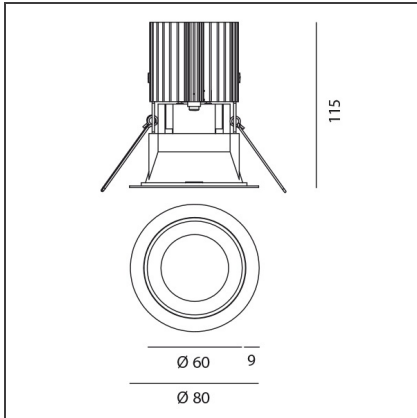

TECHNICAL DRAWINGS

FEATURES

Article Code:	M326010	Material:	aluminium
Colour:	Black/Black	Series:	Indoor
Installation:	Recessed, Ceiling		

DIMENSIONS

Weight:	kg 0.2	Cutout shape:	Rounded
Recessed depth:	cm 11.5	Glow Wire Test:	850

INCLUDED SOURCES

Category:	LED	Color temperature (K):	2700K
Number:	1		
Watt:	13W		
Type:	0		
Class:	A		

LUMINAIRE

Watt:	13W	Delivered lumens output (lm):	834lm
Voltage:	220-240 V	CCT:	2700 K
		CRI:	90