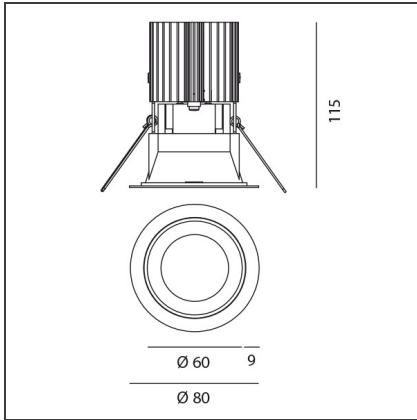

Everything 80 - Round trim - 23° 2700k - Black/Aluminum

IP20/44 

DESIGN BY

Ernesto Gismondi

DESCRIPTION

Everything is an innovative range of professional recessed light fittings created to deliver a high lighting performance, with an eye on energy saving and excellent visual comfort. A complete, flexible product range, extremely versatile in its many applications and able to meet challenging lighting performance criteria.

TECHNICAL DRAWINGS

FEATURES

Article Code:	M331110	Material:	aluminium
Colour:	Black/Aluminum	Series:	Indoor
Installation:	Recessed, Ceiling		

DIMENSIONS

Weight:	kg 0.2	Cutout shape:	Rounded
Recessed depth:	cm 11.5	Glow Wire Test:	850